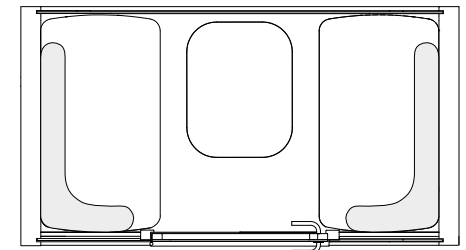

Right and left