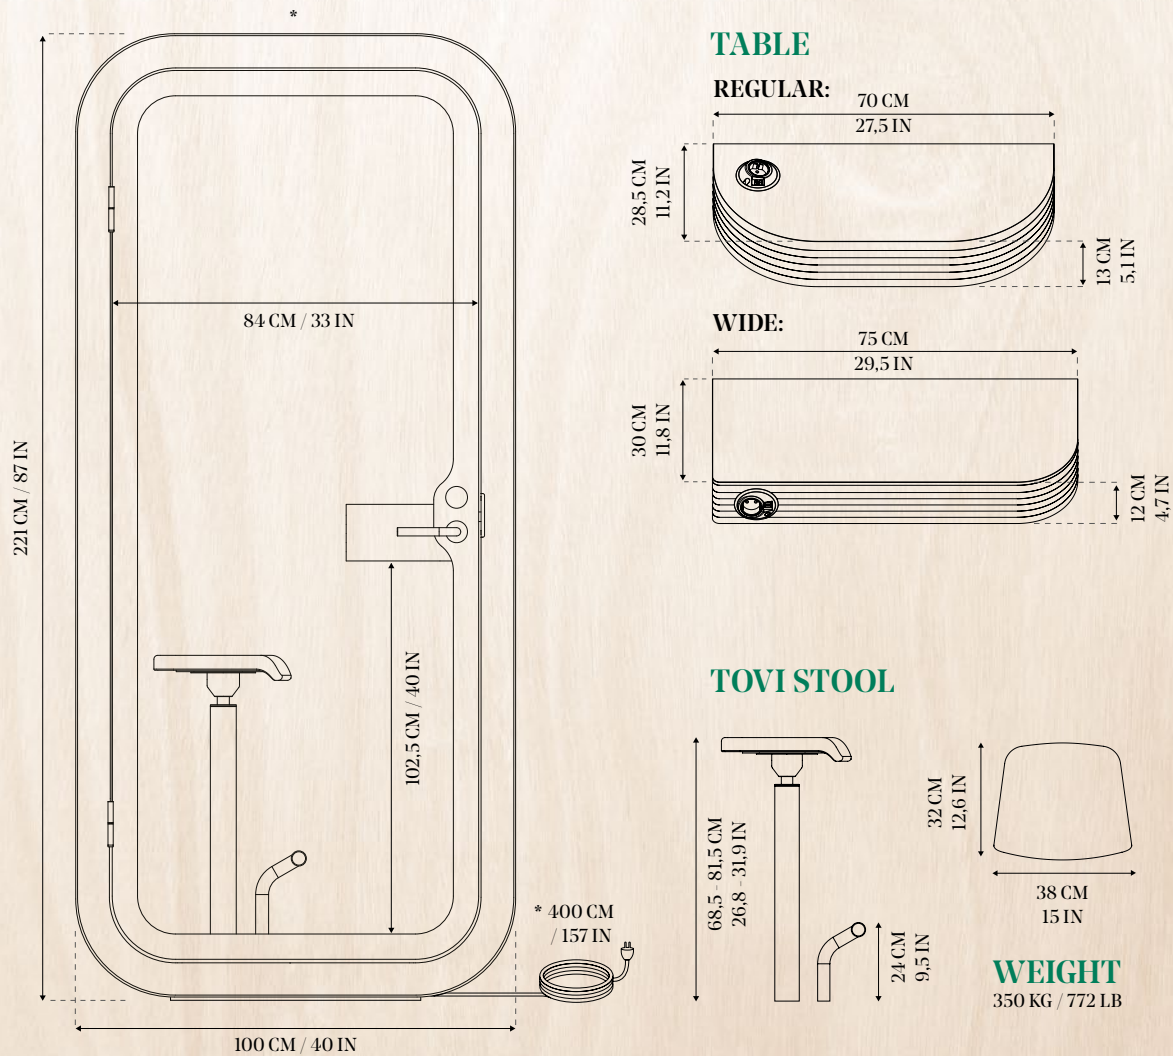

Measurements

Our goal is not just to erase noise from workplaces or remove open offices, we want to tackle everything that makes people unhappy – and change it. That's why there are no coincidences in Framery O, only carefully calculated solutions in every detail.

*Power cord can also be installed through the roof.