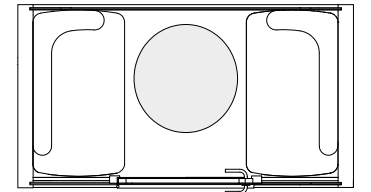

SOFAS OPTIONAL COLORS STANDARD COLOR

TABLE OPTIONS

White Formica laminate on birch plywood with varnish trim, 3 x power socket.

TURNABLE TABLE

Depth 53 cm (20.8 in), width 71 cm (28 in), height 70 cm (27.6 in)

FULL WIDTH TABLE

Depth 60 cm (23.6 in) / 20 cm (7.9 in), width 200 cm (78.7 in), height 70 cm (27.5 in)

OVAL TABLE

Depth 68 cm (26.8 in), width 71 cm (27.9 in), height 70 cm (27.5 in)

REGULAR BACKREST OPTIONS