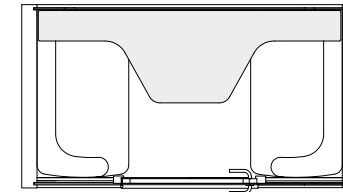

SOFAS OPTIONAL COLORS STANDARD COLOR

TABLE OPTIONS

White Formica laminate on birch plywood with varnish trim, 3 x power socket.

TURNABLE TABLE

Depth 53 cm (20.8 in), width 71 cm (28 in), height 70 cm (27.6 in)

FULL WIDTH TABLE

Depth 60 cm (23.6 in) / 20 cm (7.9 in), width 200 cm (78.7 in), height 70 cm (27.5 in)

OVAL TABLE

Depth 68 cm (26.8 in), width 71 cm (27.9 in), height 70 cm (27.5 in)

REGULAR BACKREST OPTIONS