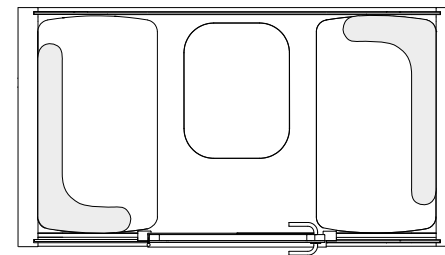

Right and right