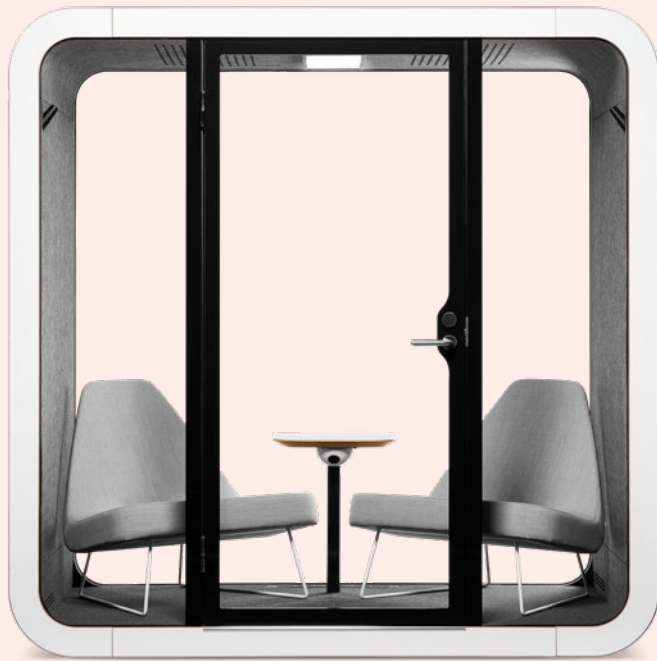

FULL WIDTH TABLE

Depth 60 cm (23.6 in) / 20 cm (7.9 in), width 200 cm (78.7 in), height 70 cm (27.5 in)

OVAL TABLE

Depth 68 cm (26.8 in), width 71 cm (27.9 in), height 70 cm (27.5 in)

REGULAR BACKREST OPTIONS

2 x Maggie Sofa

Left and left

Right and left

Right and right

Left and right

BACKREST OPTIONS

REGULAR

WITHOUT ARMREST

Betty's Cafe

Betty chairs are comfortable for brainstorming, conversations and reading. A small table is the perfect addition for coffee mugs and small accessories. A special mood is created with LED lighting from the ceiling. Betty's Café comes with three power sockets for charging phones, laptops and more.

Working with PAL

A high table and handy bar stools makes this decor option very efficient for short-term sessions. The shape of the desk is suitable for the teamwork of two, private sessions or video conferences. Working with PAL comes with pleasant LED lighting, three power sockets and stylish coat hangers.