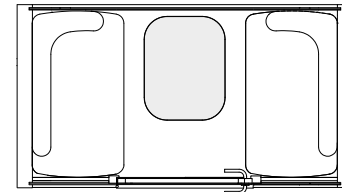

SOFAS OPTIONAL COLORS STANDARD COLOR

TABLE OPTIONS

White Formica laminate on birch plywood with varnish trim, 3 x power socket.

TURNABLE TABLE

Depth 53 cm (20.8 in), width 71 cm (28 in), height 70 cm (27.6 in)

FULL WIDTH TABLE

Depth 60 cm (23.6 in) / 20 cm (7.9 in), width 200 cm (78.7 in), height 70 cm (27.5 in)

OVAL TABLE

Depth 68 cm (26.8 in), width 71 cm (27.9 in), height 70 cm (27.5 in)

REGULAR BACKREST OPTIONS