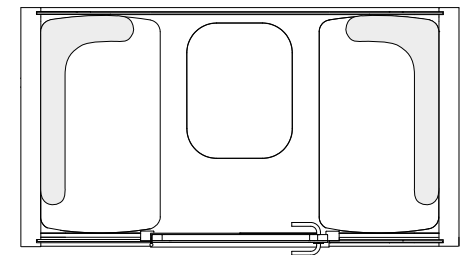

FULL WIDTH TABLE

Depth 60 cm (23.6 in) / 20 cm (7.9 in), width 200 cm (78.7 in), height 70 cm (27.5 in)

OVAL TABLE

Depth 68 cm (26.8 in), width 71 cm (27.9 in), height 70 cm (27.5 in)

REGULAR BACKREST OPTIONS

2 x Maggie Sofa

Left and left

Right and left

Right and right

Left and right

BACKREST OPTIONS

REGULAR

WITHOUT ARMREST