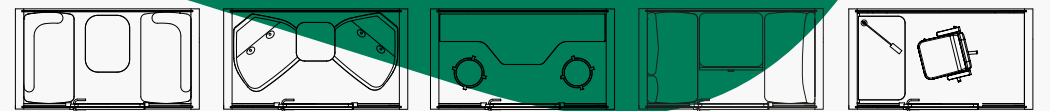

*Power cord can also be installed through the roof.

Recommended space above and around the pod for the air to circulate optimally is 20 cm / 7.9 in.

Framery

Q

Great results happen in great conditions. Framery Q pod is a silent multi-space designed for up to four people. It is ideal for co-working tasks, like small meetings or interviews without disturbances. It was created to improve communication among team members, resulting in better results and increased happiness. Framery Q is easy to assemble and relocate when necessary. It comes with several model options for you to choose from.