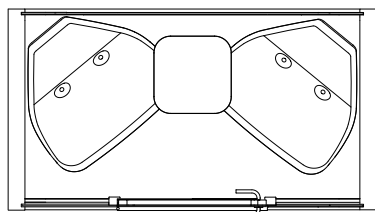

CHAIRS OPTIONAL COLORS STANDARD COLOR

CHAIRS: 2 x Betty Lounge Chair
TABLE: White Formica laminate on birch plywood with varnish trim, 3 x power socket, 46 cm x 46 cm (18.1 in x 18.1 in), height 60 cm (23.6 in)
LIGHTING: LED
OTHER: 2 x coat hanger