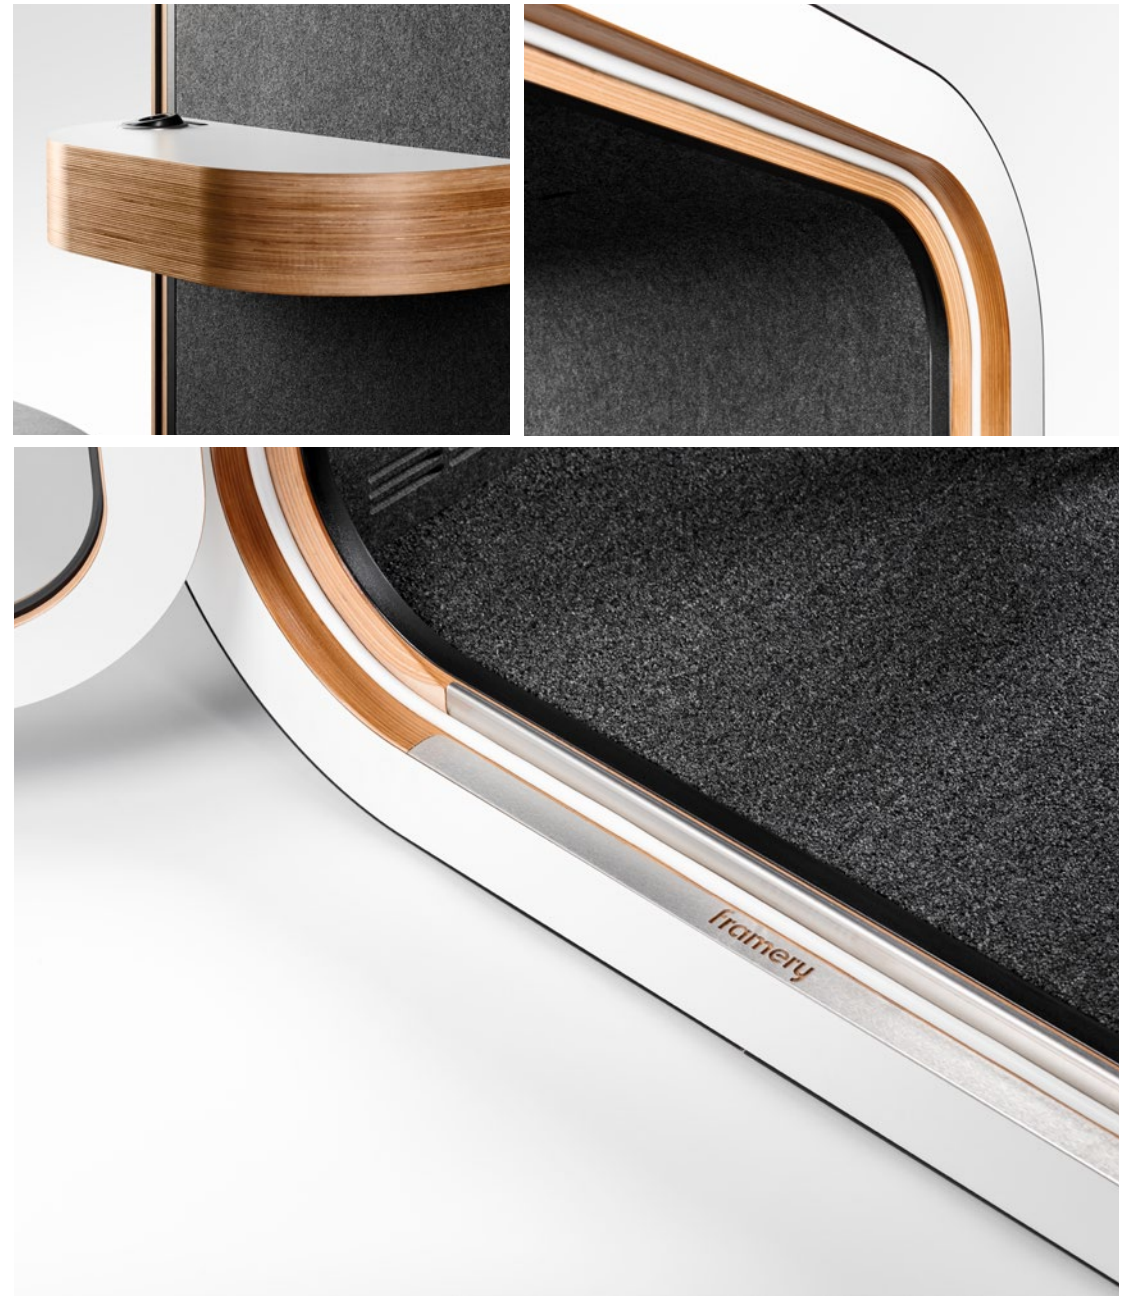

LIGHT

Product details

Framery O is a result of several years' worth of user research and countless hours of technical, hands-on product design. The user experience has been perfected to the maximum with clear simple lines and carefully chosen premium materials, both inside and outside. The ergonomic comfortability has been further ensured with the new Tovi stool that allows you to easily adjust your working position according to your measurements.