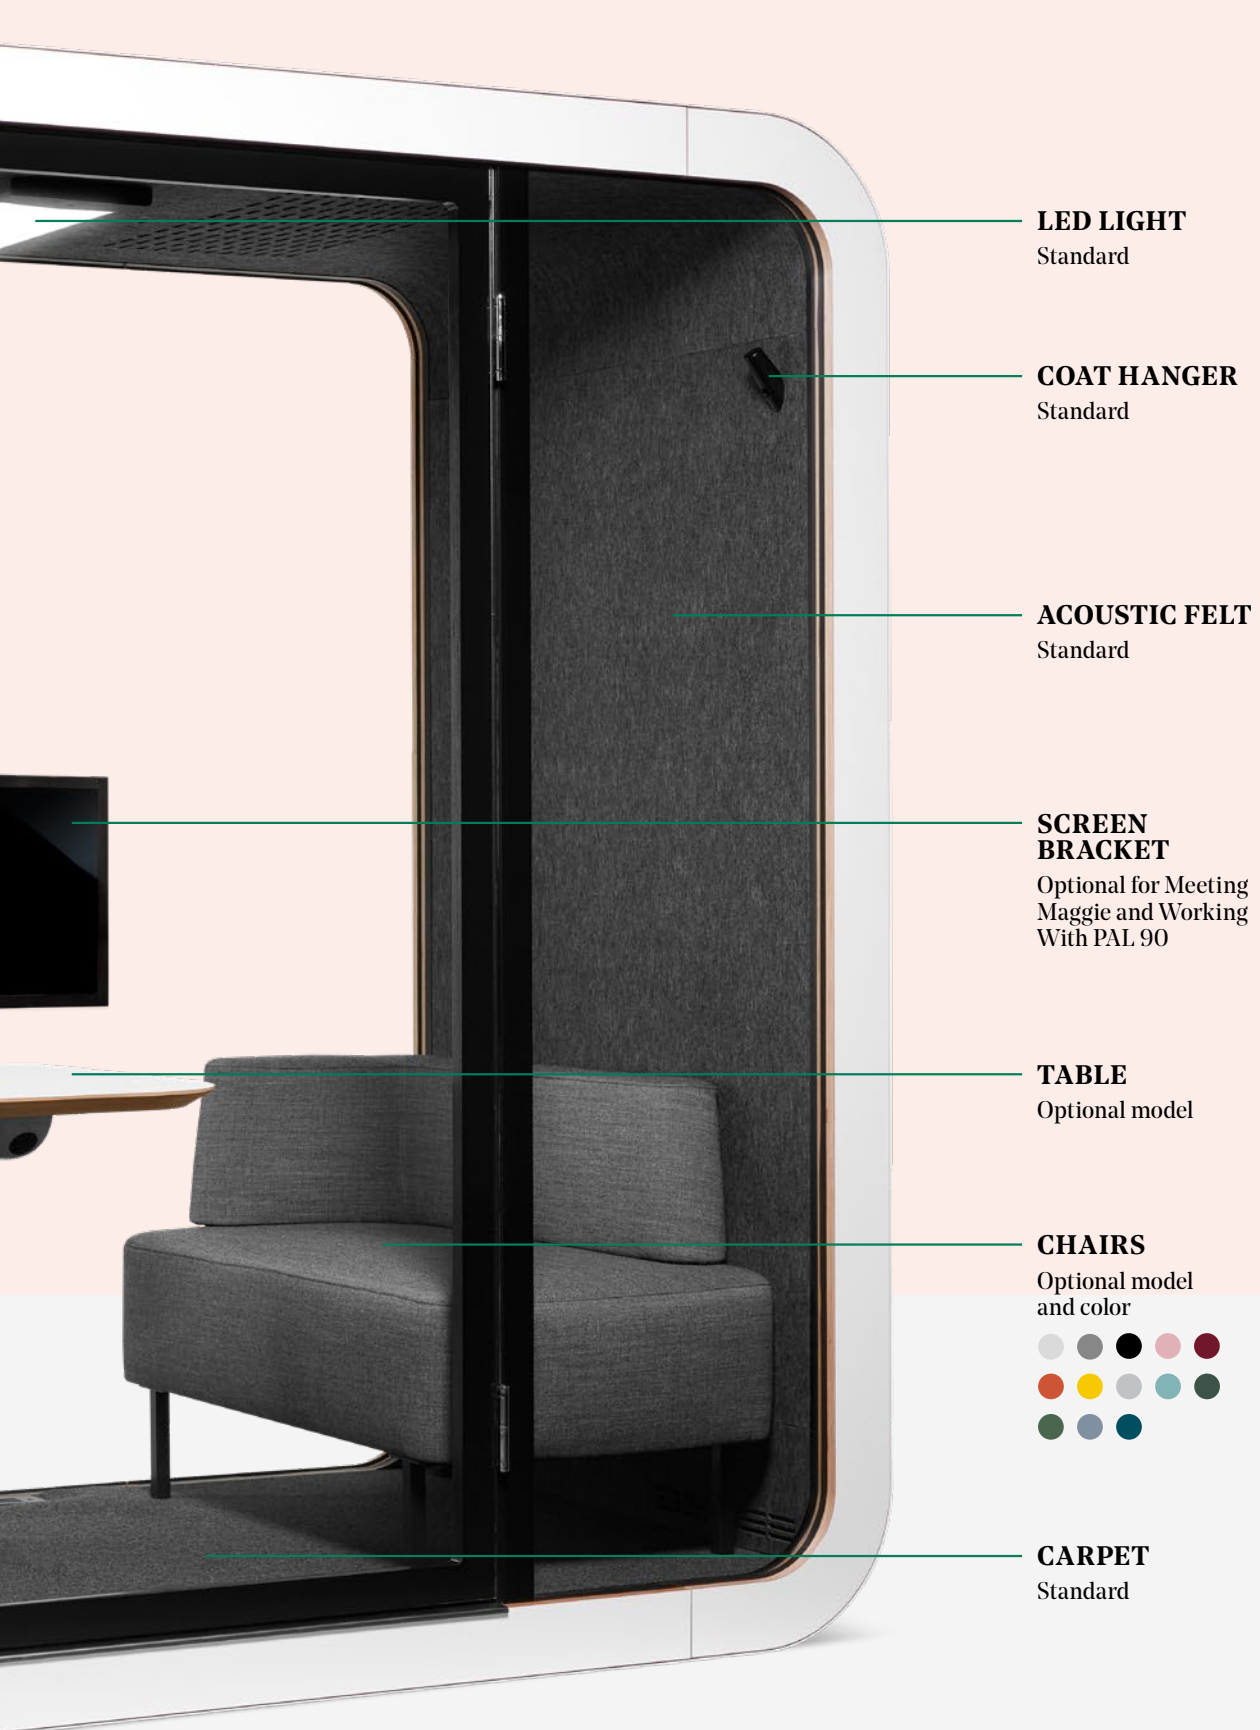

*Power cord can also be installed through the roof.

Recommended space above and around the pod for the air to circulate optimally is 20 cm / 7.9 in.

Framery

Q

Great results happen in great conditions. Framery Q pod is a silent multi-space designed for up to four people. It is ideal for co-working tasks, like small meetings or interviews without disturbances. It was created to improve communication among team members, resulting in better results and increased happiness. Framery Q is easy to assemble and relocate when necessary. It comes with several model options for you to choose from.

MATERIAL

EXTERIOR
Painted sheet metal or brushed stainless steel.

GLASS
Sound control laminated glass.

FRAME
Formica laminate on birch plywood with varnish trim.

EXTERIOR AND FRAME OPTIONAL COLORS

DOOR
Left or right handed

EXTERIOR
Optional color

Interior

Happiness is all about the details. Remove the obstacles distracting your company's employees from enjoying their work. Choose interior options that you and your co-workers feel the most comfortable with. Work will never be the same again.