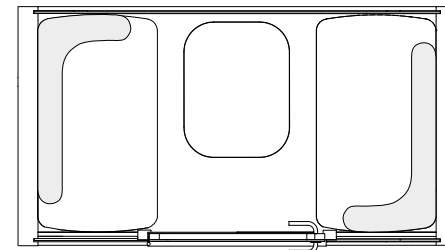

REGULAR BACKREST OPTIONS

2 x Maggie Sofa

Left and left