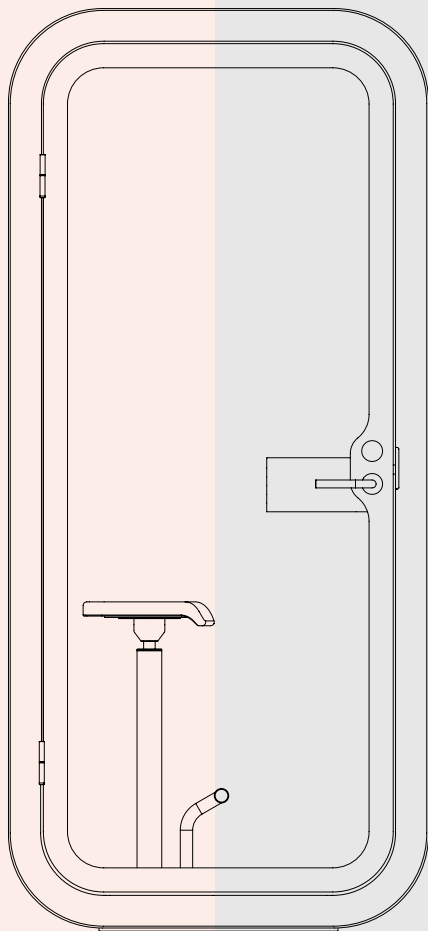

PRODUCT

Catalog

*Pod measurements
and product details*

framery

Framery

Simple yet significant. Framery O pod is a sound-isolated workspace ideal for private phone calls, video conferences and demanding tasks. It cuts down the noise in open-plan offices, and improves the everyday life of whole organizations by unchaining the potential of individuals. It improves productivity and reduces rush – and this way increases employee happiness. Thanks to the simple assembly, the pod can be easily placed and relocated around the office according to an existing floor plan providing people a quick escape from the noise.

FULL WIDTH TABLE

Depth 60 cm (23.6 in) / 20 cm (7.9 in), width 200 cm (78.7 in), height 70 cm (27.5 in)

OVAL TABLE

Depth 68 cm (26.8 in), width 71 cm (27.9 in), height 70 cm (27.5 in)

REGULAR BACKREST OPTIONS