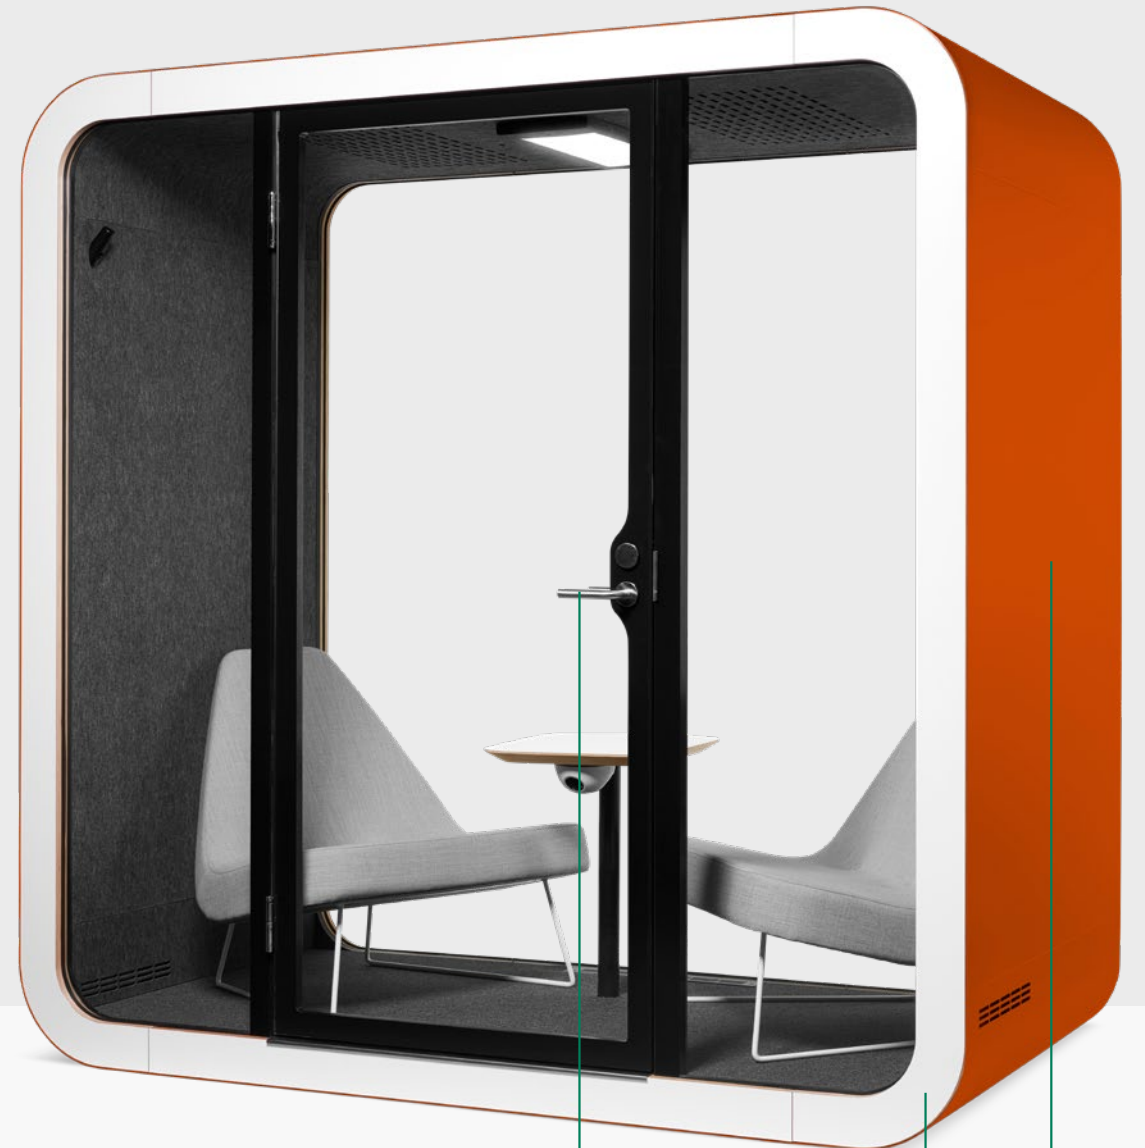

PRODUCT

Catalog

*Pod measurements
and product details*

framery

Framery

Simple yet significant. Framery O pod is a sound-isolated workspace ideal for private phone calls, video conferences and demanding tasks. It cuts down the noise in open-plan offices, and improves the everyday life of whole organizations by unchaining the potential of individuals. It improves productivity and reduces rush – and this way increases employee happiness. Thanks to the simple assembly, the pod can be easily placed and relocated around the office according to an existing floor plan providing people a quick escape from the noise.

*Power cord can also be installed through the roof.

Recommended space above and around the pod for the air to circulate optimally is 20 cm / 7.9 in.

Framery

Q

Great results happen in great conditions. Framery Q pod is a silent multi-space designed for up to four people. It is ideal for co-working tasks, like small meetings or interviews without disturbances. It was created to improve communication among team members, resulting in better results and increased happiness. Framery Q is easy to assemble and relocate when necessary. It comes with several model options for you to choose from.

MATERIAL

EXTERIOR
Painted sheet metal or brushed stainless steel.

GLASS
Sound control laminated glass.

FRAME
Formica laminate on birch plywood with varnish trim.

EXTERIOR AND FRAME OPTIONAL COLORS

DOOR
Left or right handed