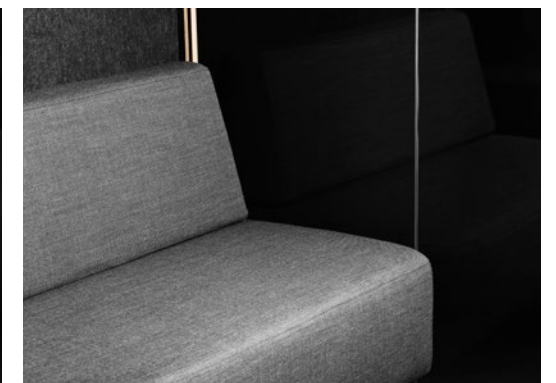

Betty's Cafe

Betty chairs are comfortable for brainstorming, conversations and reading. A small table is the perfect addition for coffee mugs and small accessories. A special mood is created with LED lighting from the ceiling. Betty's Café comes with three power sockets for charging phones, laptops and more.