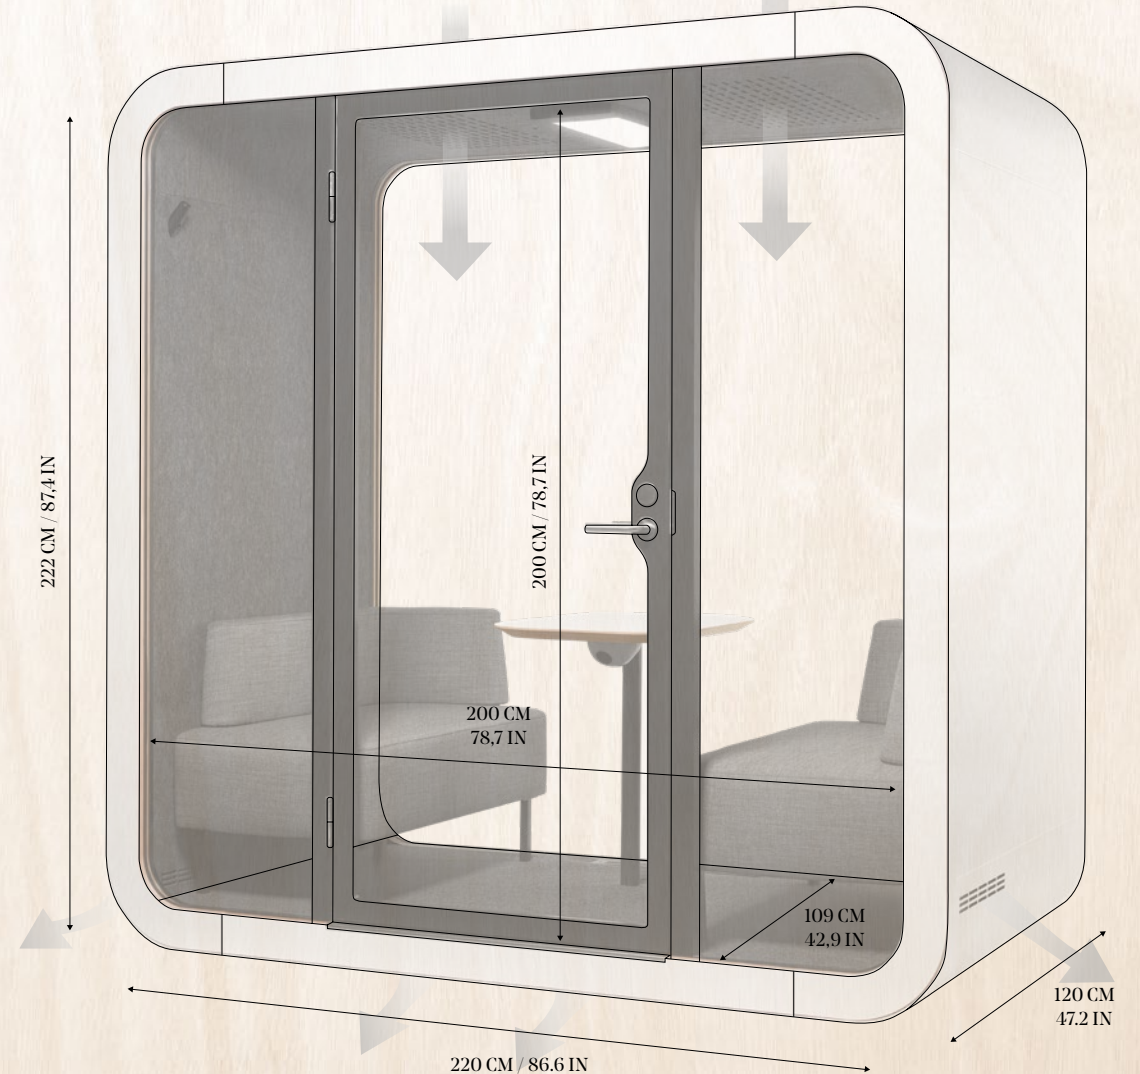

Recommended space above and around the pod for the air to circulate optimally is 20 cm / 7.9 in.