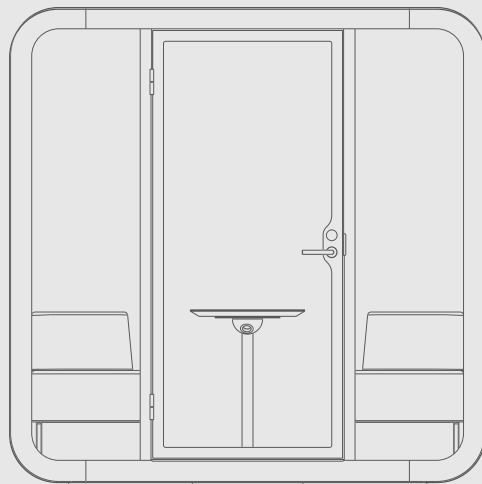

PRODUCT

Catalog

*Pod measurements
and product details*

framery

Framery

Simple yet significant. Framery O pod is a sound-isolated workspace ideal for private phone calls, video conferences and demanding tasks. It cuts down the noise in open-plan offices, and improves the everyday life of whole organizations by unchaining the potential of individuals. It improves productivity and reduces rush – and this way increases employee happiness. Thanks to the simple assembly, the pod can be easily placed and relocated around the office according to an existing floor plan providing people a quick escape from the noise.