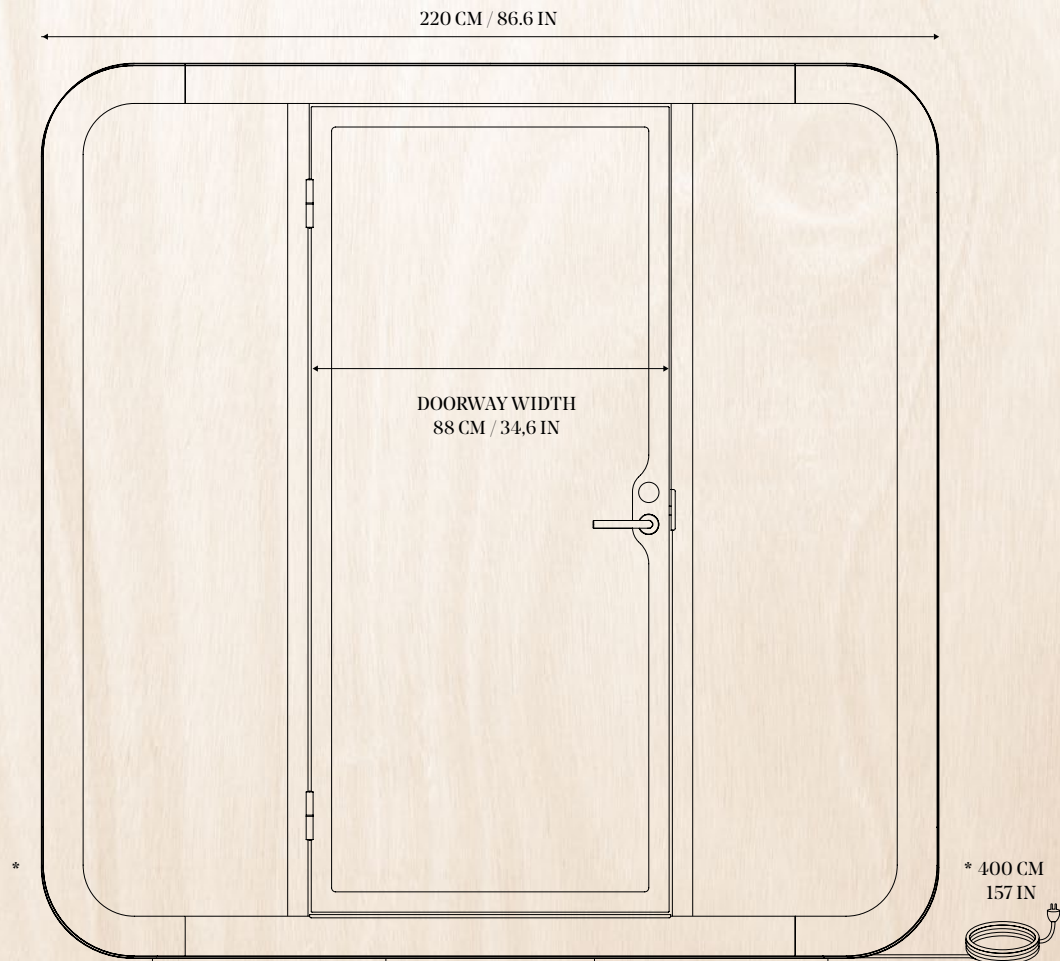

Measure- ments

Spacious, yet beautiful. Framery Q is designed to fit in one to four people without sacrificing the compact size or usability of the pod. Every detail has been thoroughly measured, resulting in the best silent multi-usage workspace available.

WEIGHT
700 KG / 1543 LB

* Power cord can be installed from either side of the pod.